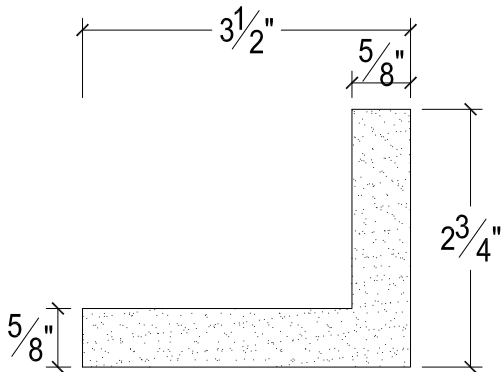

SCALE :2"=1'

SCALE :2"=1'

SCALE :2"=1'

ISOMETRIC

67 Steuben Street
 Brooklyn, NY 11205
 T: 718.534.7000
 F: 718.534.7040
 www.decocraftusa.com

Design Copyright © Decocraft USA Inc. 2010 All rights reserved

NAME:

COVE LIGHTING

ITEM#

DC502-284N

MATERIAL:

PLASTER

HEIGHT:

2 3/4"

PROJECTION:

3 1/2"

FACE:

N/A

REPEAT:

N/A

LENGTH:

96"