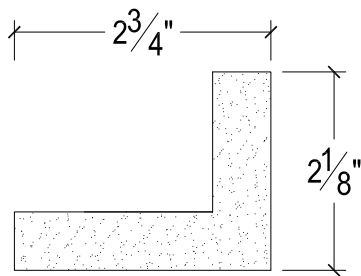

SCALE :2"=1'

SCALE :2"=1'

SCALE :2"=1'

ISOMETRIC

67 Steuben Street
 Brooklyn, NY 11205
 T: 718.534.7000
 F: 718.534.7040
 www.decocraftusa.com

Design Copyright © Decocraft USA Inc. 2010 All rights reserved

NAME:

COVE LIGHTING

ITEM#

DC502-284M

MATERIAL:

PLASTER

HEIGHT:

2 1/8"

PROJECTION:

2 3/4"

FACE:

N/A

REPEAT:

N/A

LENGTH:

96"