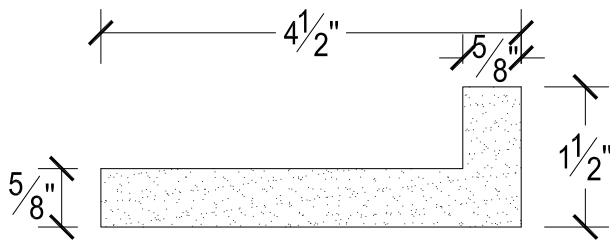

SCALE :2"=1'

SCALE :2"=1'

SCALE :2"=1'

ISOMETRIC

67 Steuben Street  
 Brooklyn, NY 11205  
 P 718.534.7000  
 F 718.534.7040  
 www.decocraftusa.com

Design Copyright © Deco Craft USA Inc.2010.All rights reserved

NAME:

**COVE LIGHTING**

ITEM#

**DC501-284F**

MATERIAL:

**PLASTER**

HEIGHT:

1 1/2"

PROJECTION:

4 1/2"

FACE:

N/A

REPEAT:

N/A

LENGTH:

96"