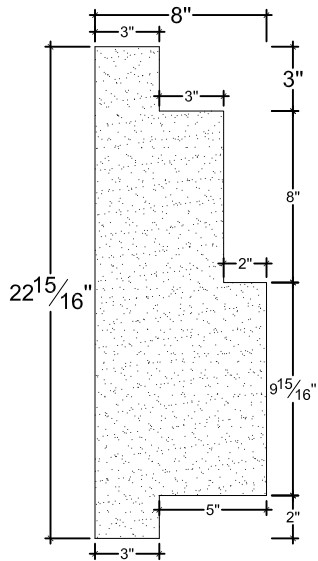

SCALE :1

$\frac{1}{2}''=1'$

SCALE :1

$\frac{1}{2}''=1'$

SCALE :1

$\frac{1}{2}''=1'$

ISOMETRIC

67 Steuben Street  
 Brooklyn, NY 11205  
 T: 718.534.7000  
 F: 718.534.7040  
 www.decocraftusa.com

Design Copyright © Decocraft USA Inc. 2010 All rights reserved

NAME:

PANEL

ITEM#

DC423-182

MATERIAL:

PLASTER

HEIGHT:

22 15/16"

PROJECTION:

8"

FACE:

N/A

REPEAT:

N/A

LENGTH:

96"