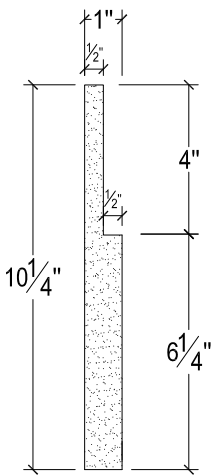

SCALE :4"=1'

SCALE :4"=1'

SCALE :4"=1'

ISOMETRIC

NAME:

PANEL

ITEM#

DC410-382B

MATERIAL:

PLASTER

HEIGHT:

10 1/4"

PROJECTION:

1"

FACE:

10 1/4"

REPEAT:

N/A

LENGTH:

96"