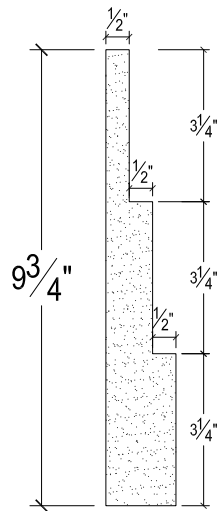

SCALE :3"=1'

SCALE :3"=1'

SCALE :3"=1'

ISOMETRIC

67 Steuben Street
 Brooklyn, NY 11205
 P 718.534.7000
 F 718.534.7040
 www.decocraftusa.com

Design Copyright © Deco Craft USA Inc.2010.All rights reserved

NAME:	PANEL	HEIGHT:	9 3/4"
ITEM#	DC409-382B	PROJECTION:	1 1/2"
MATERIAL:	PLASTER	FACE:	N/A
		REPEAT:	N/A
		LENGTH:	96"