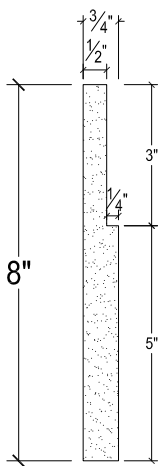

SCALE :3"=1'

SCALE :3"=1'

SCALE :3"=1'

ISOMETRIC

67 Steuben Street  
Brooklyn, NY 11205  
P 718.534.7000  
F 718.534.7040  
www.decocraftusa.com

Design Copyright © Deco Craft USA Inc.2010.All rights reserved

NAME:

**PANEL**

ITEM#

**DC408-382F**

MATERIAL:

**PLASTER**

HEIGHT:  
8"

PROJECTION:  
3/4"

FACE:  
N/A

REPEAT:  
N/A

LENGTH:  
96"