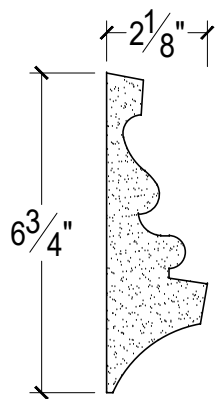

SCALE :3"=1'

SCALE :3"=1'

SCALE :3"=1'

ISOMETRIC

67 Steuben Street
 Brooklyn, NY 11205
 T: 718.534.7000
 F: 718.534.7040
 www.decocraftusa.com

Design Copyright © Decocraft USA Inc. 2010 All rights reserved

NAME:

PANEL

ITEM#

DC406-706

MATERIAL:

PLASTER

HEIGHT:

6 3/4"

PROJECTION:

2 1/8"

FACE:

6 3/4"

REPEAT:

N/A

LENGTH:

96"