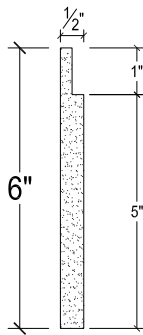

SCALE :3"=1'

SCALE :3"=1'

SCALE :3"=1'

ISOMETRIC

67 Steuben Street  
Brooklyn, NY 11205  
P 718.534.7000  
F 718.534.7040  
www.decocraftusa.com

Design Copyright © Deco Craft USA Inc.2010.All rights reserved

NAME:

**PANEL**

ITEM#

**DC406-382E**

MATERIAL:

**PLASTER**

HEIGHT:

6"

PROJECTION:

1/2"

FACE:

N/A

REPEAT:

N/A

LENGTH:

96"