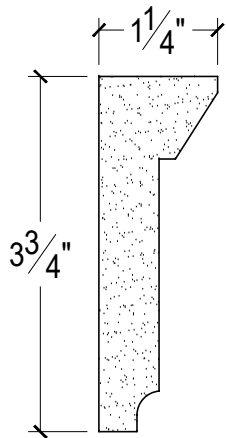

SCALE :2"=1'

SCALE :2"=1'

SCALE :2"=1'

ISOMETRIC

67 Steuben Street
 Brooklyn, NY 11205
 T: 718.534.7000
 F: 718.534.7040
 www.decocraftusa.com

Design Copyright © Decocraft USA Inc. 2010 All rights reserved

NAME:

PANEL

ITEM#

DC403-069

MATERIAL:

PLASTER

HEIGHT:

3 3/4"

PROJECTION:

1 1/4"

FACE:

3 3/4"

REPEAT:

N/A

LENGTH:

96"