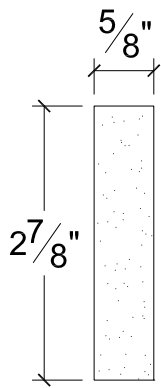

SCALE :2"=1'

SCALE :2"=1'

SCALE :2"=1'

ISOMETRIC

67 Steuben Street
 Brooklyn, NY 11205
 P 718.534.7000
 F 718.534.7040
 www.decocraftusa.com

Design Copyright © Deco Craft USA Inc.2010.All rights reserved

NAME:

PANEL

ITEM#

DC402-165E

MATERIAL:

PLASTER

HEIGHT:

2 7/8"

PROJECTION:

5/8"

FACE:

N/A

REPEAT:

N/A

LENGTH:

96"