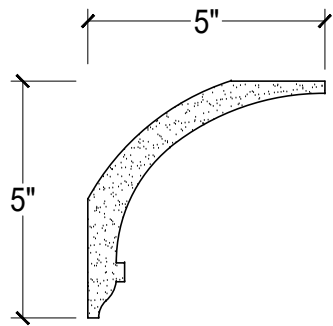

SCALE :3"=1'

SCALE :3"=1'

SCALE :3"=1'

ISOMETRIC

67 Steuben Street
 Brooklyn, NY 11205
 T: 718.534.7000
 F: 718.534.7040
 www.decocraftusa.com

Design Copyright © Decocraft USA Inc. 2010 All rights reserved

NAME:

CROWN

ITEM#

DC505-620

MATERIAL:

PLASTER

HEIGHT:

5"

PROJECTION:

5"

FACE:

7 1/8"

REPEAT:

N/A

LENGTH:

96"