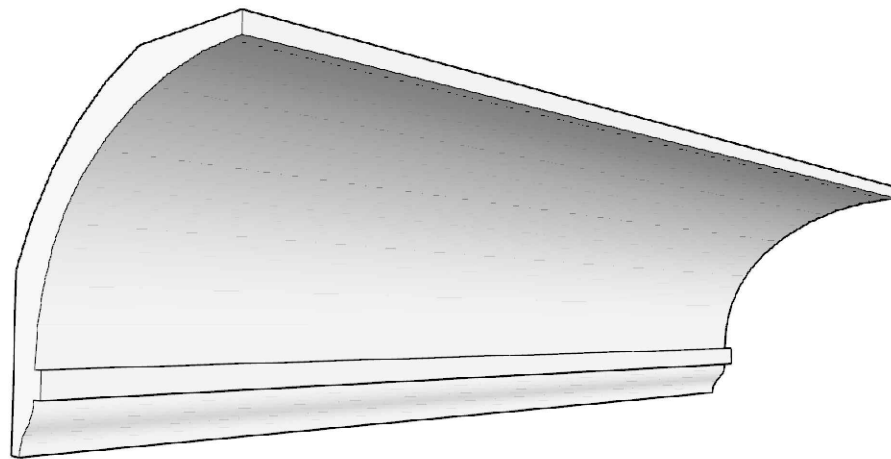

SCALE :3"=1'

SCALE :3"=1'

SCALE :3"=1'

ISOMETRIC

67 Steuben Street
 Brooklyn, NY 11205
 T: 718.534.7000
 F: 718.534.7040
 www.decocraftusa.com

Design Copyright © Decocraft USA Inc. 2010 All rights reserved

NAME:

CROWN

ITEM#

DC505-620

MATERIAL:

PLASTER

HEIGHT:

5"

PROJECTION:

5"

FACE:

7 1/8"

REPEAT:

N/A

LENGTH:

96"