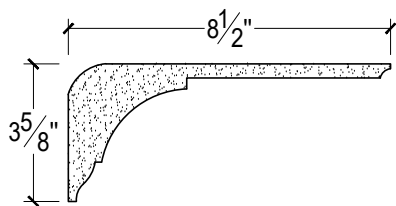

SCALE :4"=1'

SCALE :4"=1'

SCALE :4"=1'

ISOMETRIC

67 Steuben Street
 Brooklyn, NY 11205
 T: 718.534.7000
 F: 718.534.7040
 www.decocraftusa.com

Design Copyright © Decocraft USA Inc. 2010 All rights reserved

NAME:

CROWN

ITEM#

DC503-622

MATERIAL:

PLASTER

HEIGHT:

3 5/8"

PROJECTION:

8 1/2"

FACE:

9 1/4"

REPEAT:

N/A

LENGTH:

96"