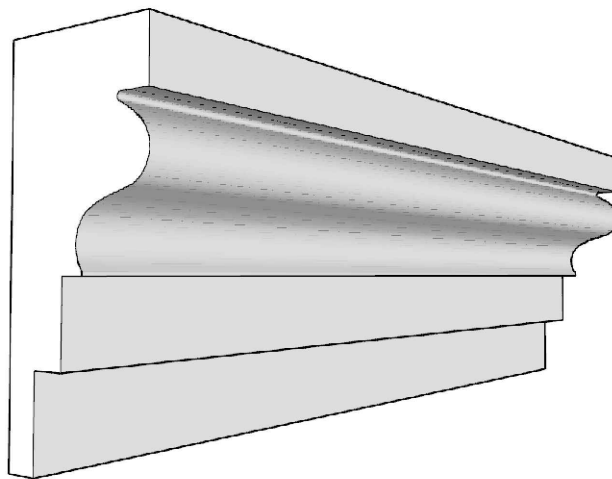

SCALE :3"=1'

SCALE :3"=1'

SCALE :3"=1'

ISOMETRIC

67 Steuben Street  
 Brooklyn, NY 11205  
 T: 718.534.7000  
 F: 718.534.7040  
 www.decocraftusa.com

Design Copyright © Decocraft USA Inc. 2010 All rights reserved

NAME:

**PANEL**

ITEM#

**DC406-612**

MATERIAL:

**PLASTER**

HEIGHT:

**6 1/4"**

PROJECTION:

**2 3/4"**

FACE:

**6 1/4"**

REPEAT:

**N/A**

LENGTH:

**96"**