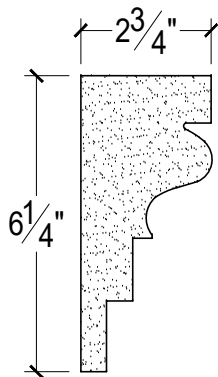

SCALE :3"=1'

SCALE :3"=1'

SCALE :3"=1'

ISOMETRIC

67 Steuben Street  
 Brooklyn, NY 11205  
 T: 718.534.7000  
 F: 718.534.7040  
 www.decocraftusa.com

Design Copyright © Decocraft USA Inc. 2010 All rights reserved

NAME:

**PANEL**

ITEM#

**DC406-612**

MATERIAL:

**PLASTER**

HEIGHT:

**6 1/4"**

PROJECTION:

**2 3/4"**

FACE:

**6 1/4"**

REPEAT:

**N/A**

LENGTH:

**96"**