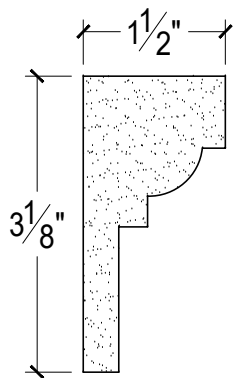

SCALE :2"=1'

SCALE :2"=1'

SCALE :2"=1'

ISOMETRIC

67 Steuben Street
 Brooklyn, NY 11205
 T: 718.534.7000
 F: 718.534.7040
 www.decocraftusa.com

Design Copyright © Decocraft USA Inc. 2010 All rights reserved

NAME:

PANEL

ITEM#

DC403-611

MATERIAL:

PLASTER

HEIGHT:

3 1/8"

PROJECTION:

1 1/2"

FACE:

3 1/8"

REPEAT:

N/A

LENGTH:

96"