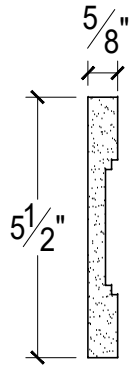

SCALE :3"=1'

SCALE :3"=1'

SCALE :3"=1'

ISOMETRIC

67 Steuben Street
 Brooklyn, NY 11205
 T: 718.534.7000
 F: 718.534.7040
 www.decocraftusa.com

Design Copyright © Decocraft USA Inc. 2010 All rights reserved

NAME:

PANEL

ITEM#

DC405-138B

MATERIAL:

PLASTER

HEIGHT:

5 1/2"

PROJECTION:

5/8"

FACE:

5 1/2"

REPEAT:

N/A

LENGTH:

96"