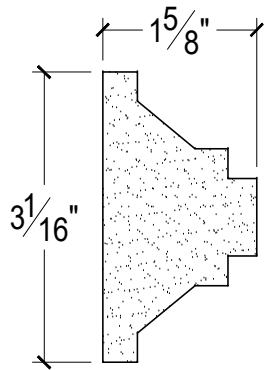

SCALE :2"=1'

SCALE :2"=1'

SCALE :2"=1'

ISOMETRIC

67 Steuben Street  
Brooklyn, NY 11205  
T: 718.534.7000  
F: 718.534.7040  
www.decocraftusa.com

Design Copyright © Decocraft USA Inc. 2010 All rights reserved

NAME:	<b>PANEL</b>	HEIGHT:	<b>3 1/16"</b>
ITEM#	<b>DC403-594A</b>	PROJECTION:	<b>1 5/8"</b>
MATERIAL:	<b>PLASTER</b>	FACE:	<b>3 1/16"</b>
		REPEAT:	<b>N/A</b>
		LENGTH:	<b>96"</b>