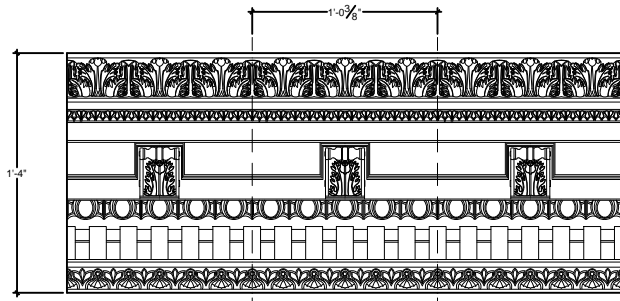

SCALE: 1-1/2" = 1'

SCALE: 1-1/2" = 1'

SCALE: 1-1/2" = 1'

ISOMETRIC

67 Steuben Street
 Brooklyn, NY 11205
 P 718.534.7000
 F 718.534.7040
 www.decocraftusa.com

Design Copyright © Deco Craft USA Inc.2010.All rights reserved

NAME:

CROWN

ITEM#

DC516-478

MATERIAL:

PLASTER

HEIGHT:

16"

PROJECTION:

15-5/8"

FACE:

22-1/4"

REPEAT:

12-3/8"

LENGTH:

84"