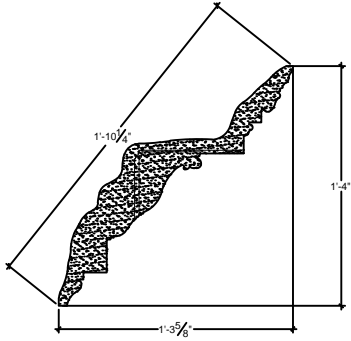

SCALE: 1-1/2" = 1'

SCALE: 1-1/2" = 1'

SCALE: 1-1/2" = 1'

ISOMETRIC

67 Steuben Street
 Brooklyn, NY 11205
 P 718.534.7000
 F 718.534.7040
 www.decocraftusa.com

Design Copyright © Deco Craft USA Inc.2010.All rights reserved

NAME:

CROWN

ITEM#

DC516-478

MATERIAL:

PLASTER

HEIGHT:

16"

PROJECTION:

15-5/8"

FACE:

22-1/4"

REPEAT:

12-3/8"

LENGTH:

84"