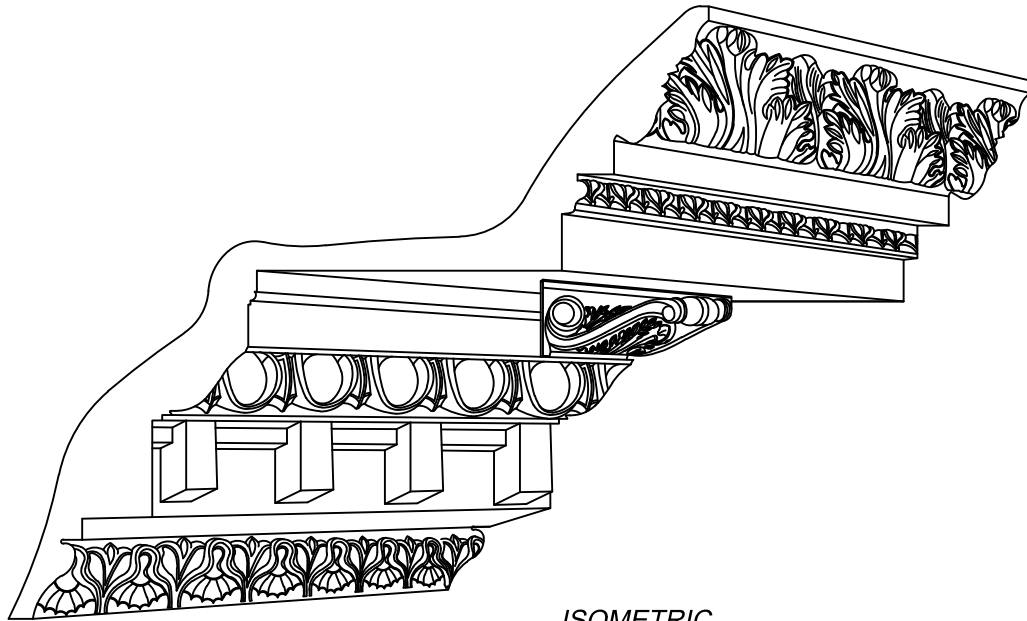

SCALE: 1-1/2" = 1'

SCALE: 1-1/2" = 1'

SCALE: 1-1/2" = 1'

ISOMETRIC

67 Steuben Street
 Brooklyn, NY 11205
 P 718.534.7000
 F 718.534.7040
 www.decocraftusa.com

Design Copyright © Deco Craft USA Inc.2010.All rights reserved

NAME:

CROWN

ITEM#

DC516-478

MATERIAL:

PLASTER

HEIGHT:

16"

PROJECTION:

15-5/8"

FACE:

22-1/4"

REPEAT:

12-3/8"

LENGTH:

84"