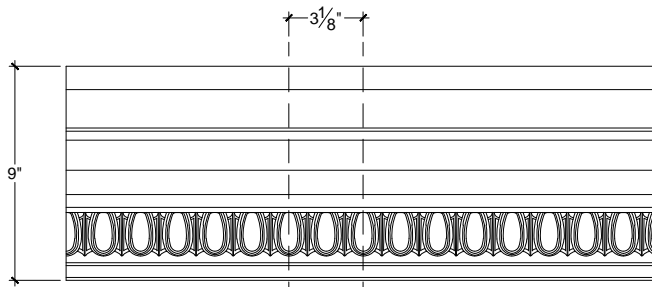

SCALE: 1 - 1/2" = 1'

SCALE: 1 - 1/2" = 1'

SCALE: 1 - 1/2" = 1'

ISOMETRIC

67 Steuben Street
 Brooklyn, NY 11205
 P 718.534.7000
 F 718.534.7040
 www.decocraftusa.com

Design Copyright © Deco Craft USA Inc.2010.All rights reserved

NAME:

CROWN

ITEM#

DC509-482

MATERIAL:

PLASTER

HEIGHT:

9"

PROJECTION:

8-3/4"

FACE:

12-5/8"

REPEAT:

3-1/8"

LENGTH:

96"