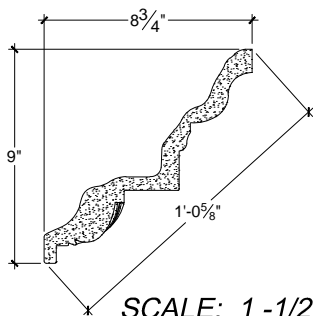

SCALE: 1 - 1/2" = 1'

SCALE: 1 - 1/2" = 1'

SCALE: 1 - 1/2" = 1'

ISOMETRIC

67 Steuben Street
 Brooklyn, NY 11205
 P 718.534.7000
 F 718.534.7040
 www.decocraftusa.com

Design Copyright © Deco Craft USA Inc.2010.All rights reserved

NAME:

CROWN

ITEM#

DC509-482

MATERIAL:

PLASTER

HEIGHT:

9"

PROJECTION:

8-3/4"

FACE:

12-5/8"

REPEAT:

3-1/8"

LENGTH:

96"