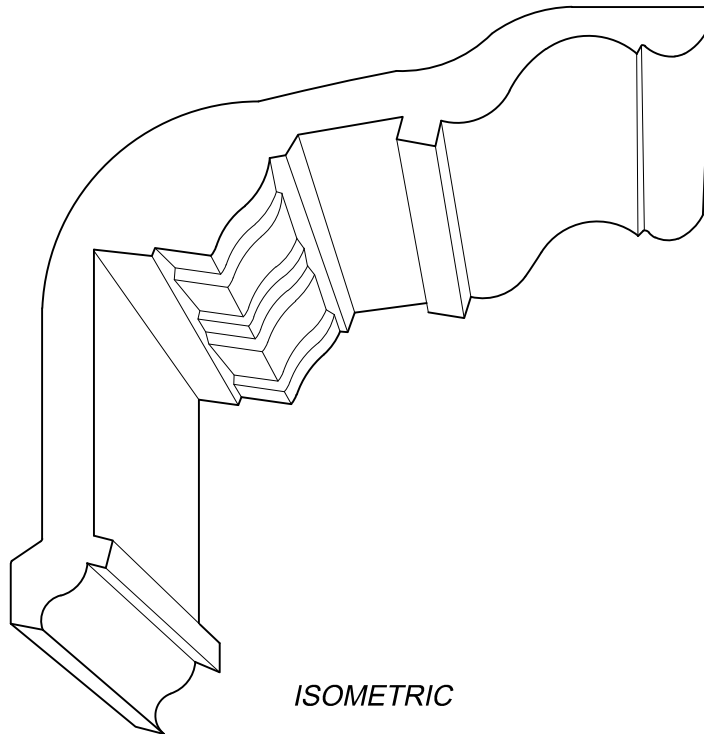

SCALE: 6" = 1'

SCALE: 6" = 1'

SCALE: 6" = 1'

ISOMETRIC

67 Steuben Street
 Brooklyn, NY 11205
 P 718.534.7000
 F 718.534.7040
 www.decocraftusa.com

Design Copyright © Deco Craft USA Inc.2010.All rights reserved

NAME:

CROWN

ITEM#

DC505-471

MATERIAL:

PLASTER

HEIGHT:

5-1/2"

PROJECTION:

5-5/16"

FACE:

7-5/8"

REPEAT:

1"

LENGTH:

96"