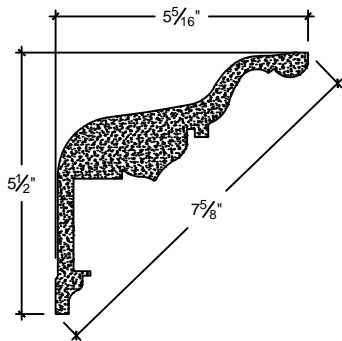

SCALE: 6" = 1'

SCALE: 6" = 1'

SCALE: 6" = 1'

ISOMETRIC

67 Steuben Street
 Brooklyn, NY 11205
 P 718.534.7000
 F 718.534.7040
 www.decocraftusa.com

Design Copyright © Deco Craft USA Inc.2010.All rights reserved

NAME:

CROWN

ITEM#

DC505-471

MATERIAL:

PLASTER

HEIGHT:

5-1/2"

PROJECTION:

5-5/16"

FACE:

7-5/8"

REPEAT:

1"

LENGTH:

96"