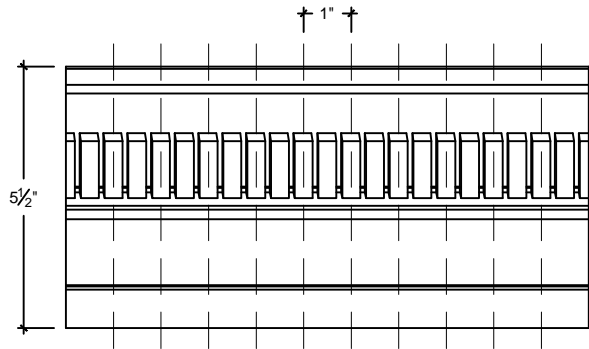

SCALE: 6" = 1'

SCALE: 6" = 1'

SCALE: 6" = 1'

ISOMETRIC

67 Steuben Street
 Brooklyn, NY 11205
 P 718.534.7000
 F 718.534.7040
 www.decocraftusa.com

Design Copyright © Deco Craft USA Inc.2010.All rights reserved

NAME:

CROWN

ITEM#

DC505-471

MATERIAL:

PLASTER

HEIGHT:

5-1/2"

PROJECTION:

5-5/16"

FACE:

7-5/8"

REPEAT:

1"

LENGTH:

96"