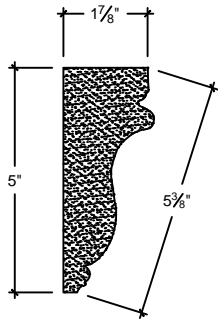

SCALE: 3" = 1'

SCALE: 3" = 1'

SCALE: 3" = 1'

ISOMETRIC

67 Steuben Street
 Brooklyn, NY 11205
 P 718.534.7000
 F 718.534.7040
 www.decocraftusa.com

Design Copyright © Deco Craft USA Inc. 2010. All rights reserved

NAME:	CROWN	HEIGHT:	5"
ITEM#	DC505-079	PROJECTION:	1-7/8"
MATERIAL:	PLASTER	FACE:	5 3/8"
		REPEAT:	9 9/16"
		LENGTH:	96"