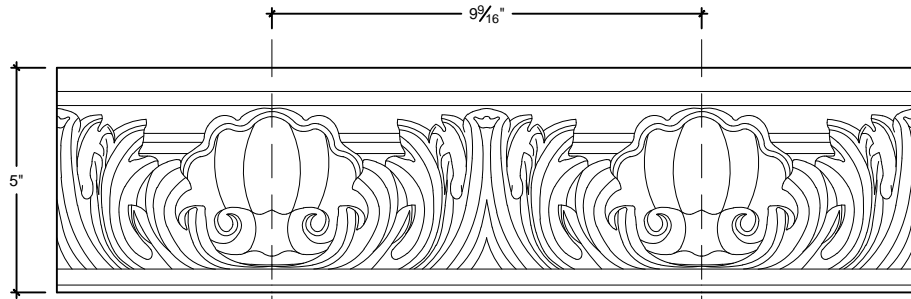

SCALE: 3" = 1'

SCALE: 3" = 1'

SCALE: 3" = 1'

ISOMETRIC

67 Steuben Street
 Brooklyn, NY 11205
 P 718.534.7000
 F 718.534.7040
 www.decocraftusa.com

Design Copyright © Deco Craft USA Inc. 2010. All rights reserved

NAME:	CROWN	HEIGHT:	5"
ITEM#	DC505-079	PROJECTION:	1-7/8"
MATERIAL:	PLASTER	FACE:	5 3/8"
		REPEAT:	9 9/16"
		LENGTH:	96"