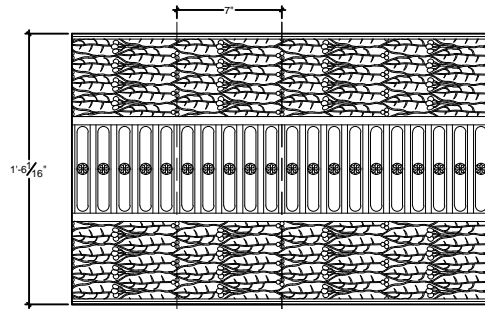

SCALE: 1" = 1'

SCALE: 1" = 1'

SCALE: 1" = 1'

ISOMETRIC

67 Steuben Street  
 Brooklyn, NY 11205  
 P 718.534.7000  
 F 718.534.7040  
 www.decocraftusa.com

Design Copyright © Deco Craft USA Inc. 2010. All rights reserved

NAME:

**PANEL**

ITEM#

**DC418-479**

MATERIAL:

**PLASTER**

HEIGHT:

18 1/16"

PROJECTION:

1 1/2"

FACE:

18 1/16"

REPEAT:

7"

LENGTH:

70"