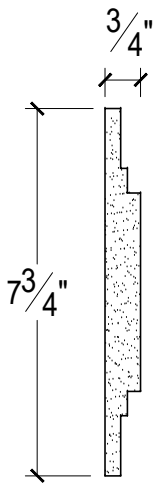

SCALE :3"=1'

SCALE :3"=1'

ISOMETRIC

67 Steuben Street
 Brooklyn, NY 11205
 T: 718.534.7000
 F: 718.534.7040
 www.decocraftusa.com

Design Copyright © Decocraft USA Inc. 2010 All rights reserved

NAME:

PANEL

ITEM#

DC407-182C

MATERIAL:

PLASTER

HEIGHT:

7 3/4"

PROJECTION:

3/4"

FACE:

7 3/4"

REPEAT:

N/A

LENGTH:

96"