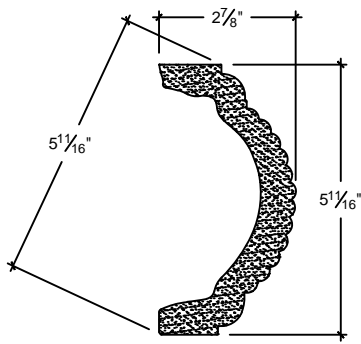

SCALE: 3" = 1'

SCALE: 3" = 1'

SCALE: 3" = 1'

ISOMETRIC

67 Steuben Street
 Brooklyn, NY 11205
 P 718.534.7000
 F 718.534.7040
 www.decocraftusa.com

Design Copyright © Deco Craft USA Inc.2010.All rights reserved

NAME:

PANEL

ITEM#

DC405-431

MATERIAL:

PLASTER

HEIGHT:

5-11/16"

PROJECTION:

2-7/8"

FACE:

5-11/16"

REPEAT:

1/4"

LENGTH:

96"