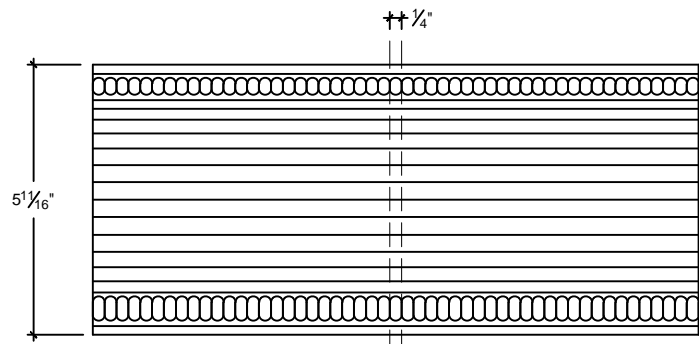

SCALE: 3" = 1'

SCALE: 3" = 1'

SCALE: 3" = 1'

ISOMETRIC

67 Steuben Street
 Brooklyn, NY 11205
 P 718.534.7000
 F 718.534.7040
 www.decocraftusa.com

Design Copyright © Deco Craft USA Inc.2010.All rights reserved

NAME:

PANEL

ITEM#

DC405-431

MATERIAL:

PLASTER

HEIGHT:

5-11/16"

PROJECTION:

2-7/8"

FACE:

5-11/16"

REPEAT:

1/4"

LENGTH:

96"