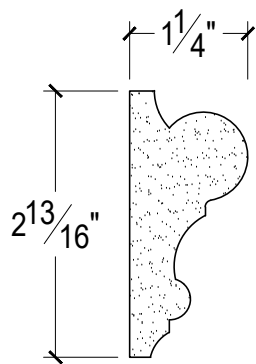

SCALE :2"=1'

SCALE :2"=1'

SCALE :2"=1'

ISOMETRIC

67 Steuben Street
 Brooklyn, NY 11205
 T: 718.534.7000
 F: 718.534.7040
 www.decocraftusa.com

Design Copyright © Decocraft USA Inc. 2010 All rights reserved

NAME:

PANEL

ITEM#

DC402-189B

MATERIAL:

PLASTER

HEIGHT:

2 13/16"

PROJECTION:

1 1/4"

FACE:

2 13/16"

REPEAT:

N/A

LENGTH:

96"