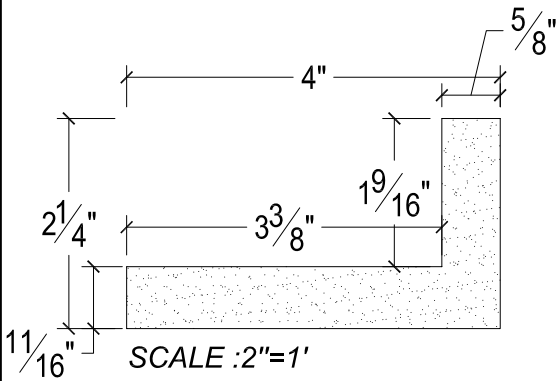

SCALE :2"=1'

SCALE :2"=1'

SCALE :2"=1'

ISOMETRIC

67 Steuben Street
 Brooklyn, NY 11205
 T: 718.534.7000
 F: 718.534.7040
 www.decocraftusa.com

Design Copyright © Decocraft USA Inc. 2010 All rights reserved

NAME:

COVE LIGHTING

ITEM#

DC502-284J

MATERIAL:

PLASTER

HEIGHT:

2 1/4"

PROJECTION:

4"

FACE:

N/A

REPEAT:

N/A

LENGTH:

96"