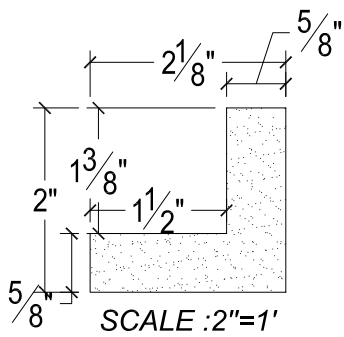

SCALE :2"=1'

SCALE :2"=1'

SCALE :2"=1'

ISOMETRIC

67 Steuben Street  
 Brooklyn, NY 11205  
 T: 718.534.7000  
 F: 718.534.7040  
 www.decocraftusa.com

Design Copyright © Decocraft USA Inc. 2010 All rights reserved

NAME:

**COVE LIGHTING**

ITEM#

**DC502-284H**

MATERIAL:

**PLASTER**

HEIGHT:

2"

PROJECTION:

2 1/8"

FACE:

N/A

REPEAT:

N/A

LENGTH:

96"