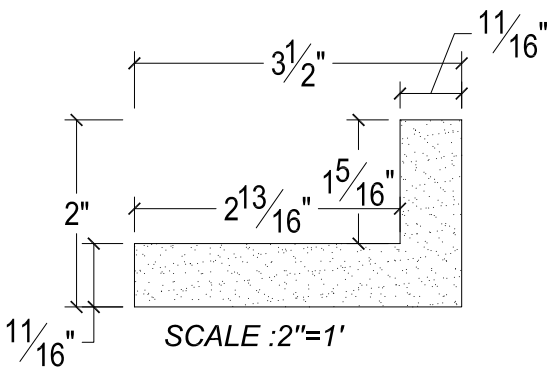

SCALE :2"=1'

SCALE :2"=1'

SCALE :2"=1'

ISOMETRIC

67 Steuben Street
 Brooklyn, NY 11205
 T: 718.534.7000
 F: 718.534.7040
 www.decocraftusa.com

Design Copyright © Decocraft USA Inc. 2010 All rights reserved

NAME:

COVE LIGHTING

ITEM#

DC502-284G

MATERIAL:

PLASTER

HEIGHT:

2"

PROJECTION:

3 1/2"

FACE:

N/A

REPEAT:

N/A

LENGTH:

96"