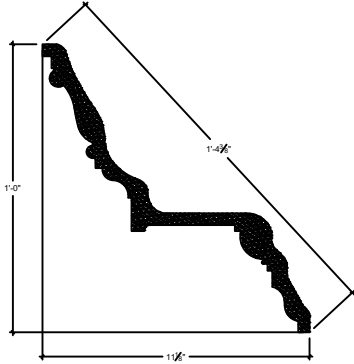

SCALE: 3" = 1'

SCALE: 3" = 1'

SCALE: 3" = 1'

ISOMETRIC

67 Steuben Street  
 Brooklyn, NY 11205  
 T: 718.534.7000  
 F: 718.534.7040  
 www.decocraftusa.com

Design Copyright © Decocraft USA Inc. 2010 All rights reserved

NAME:

**CROWN**

ITEM#

**DC512-571**

MATERIAL:

**PLASTER**

HEIGHT:

12"

PROJECTION:

11 1/8"

FACE:

16 3/8"

REPEAT:

4"

LENGTH:

96"