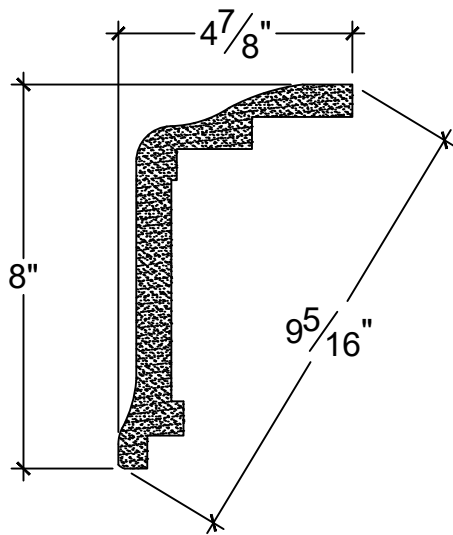

SCALE: 3" = 1'

SCALE: 3" = 1'

SCALE: 3" = 1'

ISOMETRIC

67 Steuben Street
 Brooklyn, NY 11205
 T: 718.534.7000
 F: 718.534.7040
 www.decocraftusa.com

Design Copyright © Decocraft USA Inc. 2010 All rights reserved

NAME:

CROWN

ITEM#

DC508-639

MATERIAL:

PLASTER

HEIGHT:

8"

PROJECTION:

4 7/8"

FACE:

9 5/16"

REPEAT:

1 1/2"

LENGTH:

96"