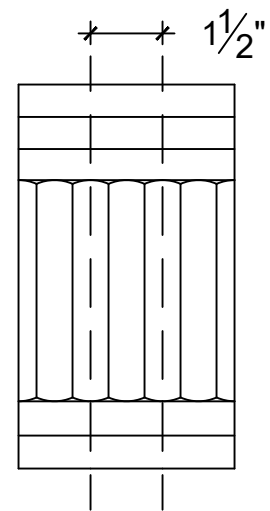

SCALE: 3" = 1'

SCALE: 3" = 1'

SCALE: 3" = 1'

ISOMETRIC

67 Steuben Street
 Brooklyn, NY 11205
 T: 718.534.7000
 F: 718.534.7040
 www.decocraftusa.com

Design Copyright © Decocraft USA Inc. 2010 All rights reserved

NAME:

CROWN

ITEM#

DC508-639

MATERIAL:

PLASTER

HEIGHT:

8"

PROJECTION:

4 7/8"

FACE:

9 5/16"

REPEAT:

1 1/2"

LENGTH:

96"