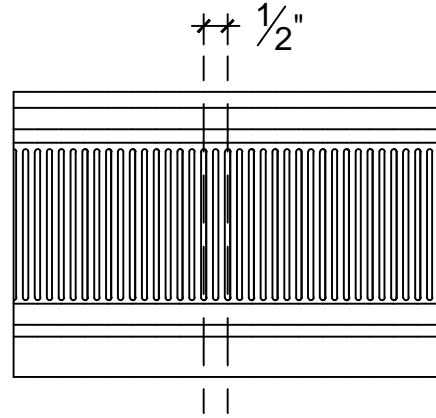

SCALE: 3" = 1'

SCALE: 3" = 1'

SCALE: 3" = 1'

ISOMETRIC

67 Steuben Street  
 Brooklyn, NY 11205  
 P 718.534.7000  
 F 718.534.7040  
 www.decocraftusa.com

Design Copyright © Deco Craft USA Inc.2010.All rights reserved

NAME:

**CROWN**

ITEM#

**DC506-103**

MATERIAL:

**PLASTER**

HEIGHT:

6"

PROJECTION:

6 3/16"

FACE:

8 9/16"

REPEAT:

1/2"

LENGTH:

96"