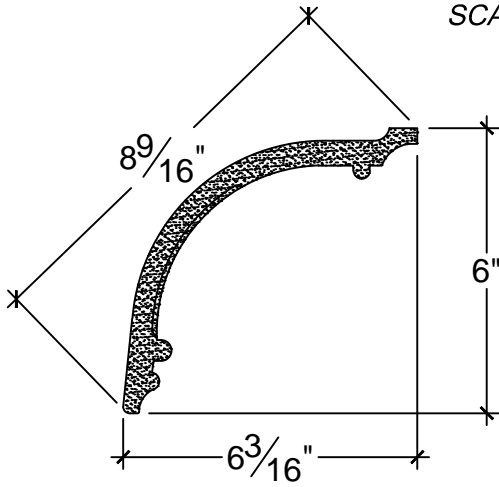

SCALE: 3" = 1'

SCALE: 3" = 1'

SCALE: 3" = 1'

ISOMETRIC

67 Steuben Street  
 Brooklyn, NY 11205  
 P 718.534.7000  
 F 718.534.7040  
 www.decocraftusa.com

Design Copyright © Deco Craft USA Inc.2010.All rights reserved

NAME:

**CROWN**

ITEM#

**DC506-103**

MATERIAL:

**PLASTER**

HEIGHT:

6"

PROJECTION:

6 3/16"

FACE:

8 9/16"

REPEAT:

1/2"

LENGTH:

96"