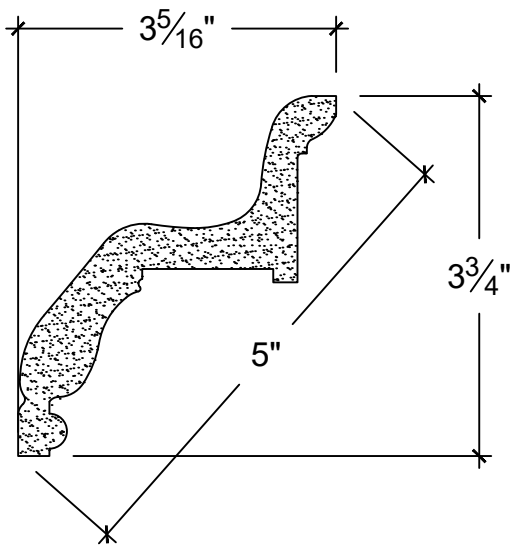

SCALE: 6" = 1'

SCALE: 6" = 1'

SCALE: 6" = 1'

ISOMETRIC

67 Steuben Street
 Brooklyn, NY 11205
 T: 718.534.7000
 F: 718.534.7040
 www.decocraftusa.com

Design Copyright © Decocraft USA Inc. 2010 All rights reserved

NAME:

CROWN

ITEM#

DC503-404

MATERIAL:

PLASTER

HEIGHT:

3-3/4"

PROJECTION:

3-5/16"

FACE:

5"

REPEAT:

2-3/16"

LENGTH:

96"