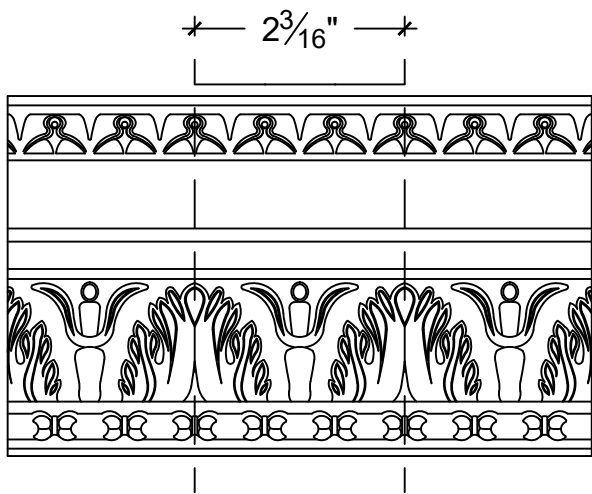

SCALE: 6" = 1'

SCALE: 6" = 1'

SCALE: 6" = 1'

ISOMETRIC

67 Steuben Street
 Brooklyn, NY 11205
 T: 718.534.7000
 F: 718.534.7040
 www.decocraftusa.com

Design Copyright © Decocraft USA Inc. 2010 All rights reserved

NAME:

CROWN

ITEM#

DC503-404

MATERIAL:

PLASTER

HEIGHT:

3-3/4"

PROJECTION:

3-5/16"

FACE:

5"

REPEAT:

2-3/16"

LENGTH:

96"