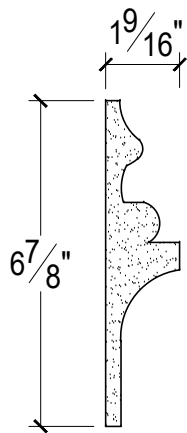

SCALE :3"=1'

SCALE :3"=1'

SCALE :3"=1'

ISOMETRIC

67 Steuben Street  
 Brooklyn, NY 11205  
 T: 718.534.7000  
 F: 718.534.7040  
 www.decocraftusa.com

Design Copyright © Decocraft USA Inc. 2010 All rights reserved

NAME:

**PANEL**

ITEM#

**DC406-683**

MATERIAL:

**PLASTER**

HEIGHT:

**6 7/8"**

PROJECTION:

**1 9/16"**

FACE:

**6 7/8"**

REPEAT:

**N/A**

LENGTH:

**96"**