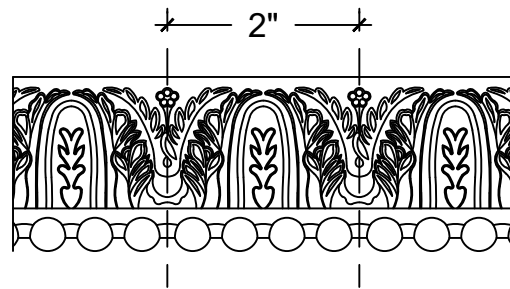

SCALE: 6" = 1'

SCALE: 6" = 1'

SCALE: 6" = 1'

ISOMETRIC

67 Steuben Street
 Brooklyn, NY 11205
 T: 718.534.7000
 F: 718.534.7040
 www.decocraftusa.com

Design Copyright © Decocraft USA Inc. 2010 All rights reserved

NAME:

PANEL

ITEM#

DC401-411B

MATERIAL:

PLASTER

HEIGHT:

1-13/16"

PROJECTION:

1-1/8"

FACE:

1-13/16"

REPEAT:

2"

LENGTH:

96"