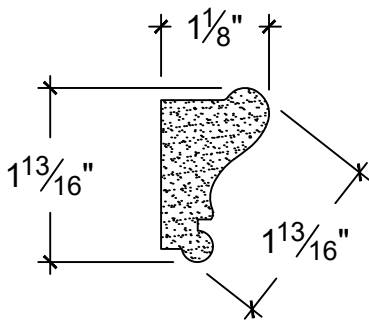

SCALE: 6" = 1'

SCALE: 6" = 1'

SCALE: 6" = 1'

ISOMETRIC

67 Steuben Street
 Brooklyn, NY 11205
 T: 718.534.7000
 F: 718.534.7040
 www.decocraftusa.com

Design Copyright © Decocraft USA Inc. 2010 All rights reserved

NAME:

PANEL

ITEM#

DC401-411B

MATERIAL:

PLASTER

HEIGHT:

1-13/16"

PROJECTION:

1-1/8"

FACE:

1-13/16"

REPEAT:

2"

LENGTH:

96"