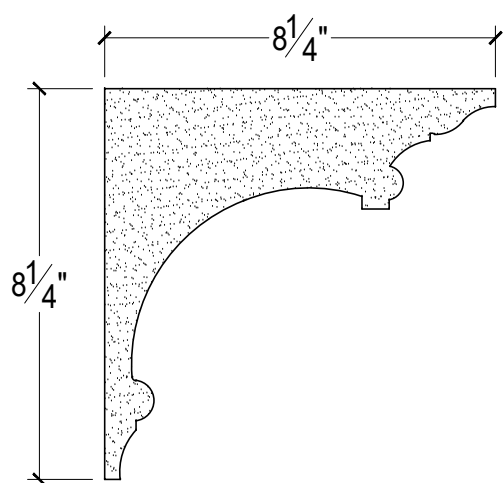

SCALE : 3"=1'

SCALE : 3"=1'

SCALE : 3"=1'

ISOMETRIC

67 Steuben Street
 Brooklyn, NY 11205
 T: 718.534.7000
 F: 718.534.7040
 www.decocraftusa.com

Design Copyright © Decocraft USA Inc. 2010 All rights reserved

NAME:

COVE

ITEM#

DC508-565

MATERIAL:

PLASTER

HEIGHT:

8 1/8"

PROJECTION:

8 1/8"

FACE:

11 5/8"

REPEAT:

N/A

LENGTH:

96"