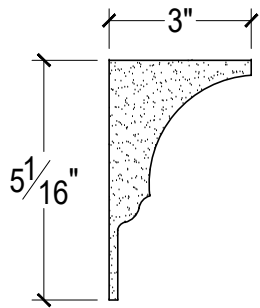

SCALE :3"=1'

SCALE :3"=1'

SCALE :3"=1'

ISOMETRIC

67 Steuben Street
 Brooklyn, NY 11205
 T: 718.534.7000
 F: 718.534.7040
 www.decocraftusa.com

Design Copyright © Decocraft USA Inc. 2010 All rights reserved

NAME:

COVE

ITEM#

DC505-661

MATERIAL:

PLASTER

HEIGHT:

5 1/16"

PROJECTION:

3"

FACE:

5 7/8"

REPEAT:

N/A

LENGTH:

96"