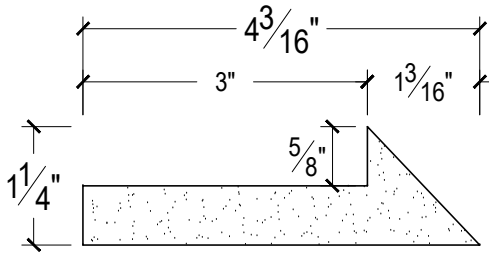

SCALE :2"=1'

SCALE :2"=1'

SCALE :2"=1'

ISOMETRIC

67 Steuben Street
 Brooklyn, NY 11205
 T: 718.534.7000
 F: 718.534.7040
 www.decocraftusa.com

Design Copyright © Decocraft USA Inc. 2010 All rights reserved

NAME:

COVE LIGHTING

ITEM#

DC501-653

MATERIAL:

PLASTER

HEIGHT:

1 1/4"

PROJECTION:

4 3/16"

FACE:

1 1/4"

REPEAT:

N/A

LENGTH:

96"