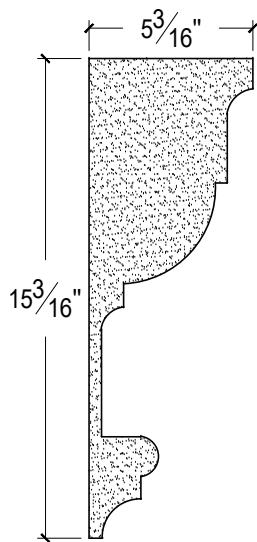

SCALE :5"=1'

SCALE :5"=1'

SCALE :5"=1'

ISOMETRIC

67 Steuben Street
 Brooklyn, NY 11205
 T: 718.534.7000
 F: 718.534.7040
 www.decocraftusa.com

Design Copyright © Decocraft USA Inc. 2010 All rights reserved

NAME:

FRIEZE

ITEM#

DC515-486

MATERIAL:

PLASTER

HEIGHT:

15 3/16

PROJECTION:

5 3/16"

FACE:

15 3/16"

REPEAT:

N/A

LENGTH:

96"