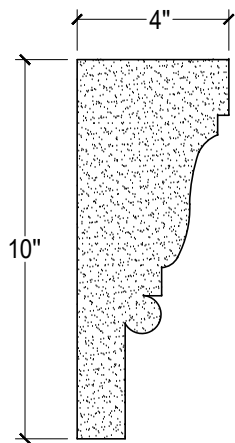

SCALE :4"=1'

SCALE :4"=1'

SCALE :4"=1'

ISOMETRIC

67 Steuben Street
 Brooklyn, NY 11205
 T: 718.534.7000
 F: 718.534.7040
 www.decocraftusa.com

Design Copyright © Decocraft USA Inc. 2010 All rights reserved

NAME:

FRIEZE

ITEM#

DC510-487

MATERIAL:

PLASTER

HEIGHT:

10"

PROJECTION:

4"

FACE:

10"

REPEAT:

N/A

LENGTH:

96"