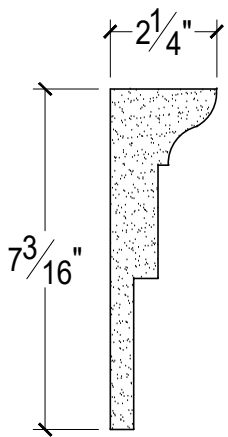

SCALE :3"=1'

SCALE :3"=1'

SCALE :3"=1'

ISOMETRIC

67 Steuben Street  
 Brooklyn, NY 11205  
 T: 718.534.7000  
 F: 718.534.7040  
 www.decocraftusa.com

Design Copyright © Decocraft USA Inc. 2010 All rights reserved

NAME:

**PANEL**

ITEM#

**DC507-485**

MATERIAL:

**PLASTER**

HEIGHT:

**7 3/16"**

PROJECTION:

**2 1/4"**

FACE:

**7 3/16"**

REPEAT:

**N/A**

LENGTH:

**96"**