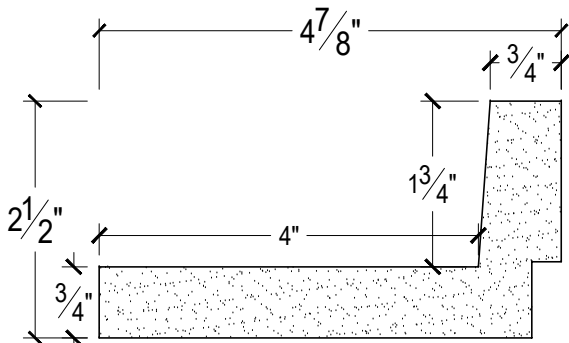

SCALE :2"=1'

SCALE :2"=1'

SCALE :2"=1'

ISOMETRIC

67 Steuben Street
 Brooklyn, NY 11205
 T: 718.534.7000
 F: 718.534.7040
 www.decocraftusa.com

Design Copyright © Decocraft USA Inc. 2010 All rights reserved

NAME:

COVE LIGHTING

ITEM#

DC502-284D

MATERIAL:

PLASTER

HEIGHT:

2 1/2"

PROJECTION:

4 7/8"

FACE:

N/A

REPEAT:

N/A

LENGTH:

96"