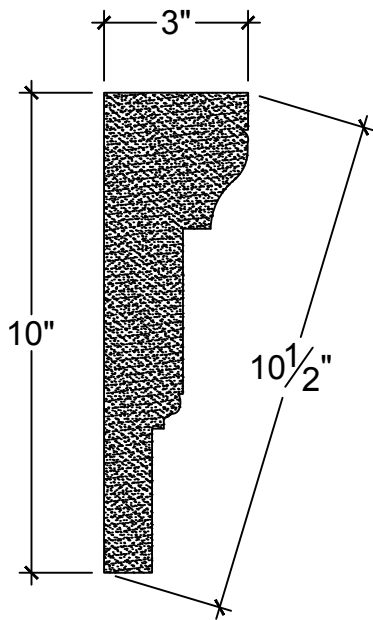

SCALE: 3" = 1'

SCALE: 3" = 1'

SCALE: 3" = 1'

67 Steuben Street
 Brooklyn, NY 11205
 P 718.534.7000
 F 718.534.7040
 www.decocraftusa.com

Design Copyright © Deco Craft USA Inc.2010.All rights reserved

NAME:

FRIEZE

ITEM#

DC510-477

MATERIAL:

PLASTER

HEIGHT:

10"

PROJECTION:

3"

FACE:

10 1/2"

REPEAT:

2 5/8"

LENGTH:

96"