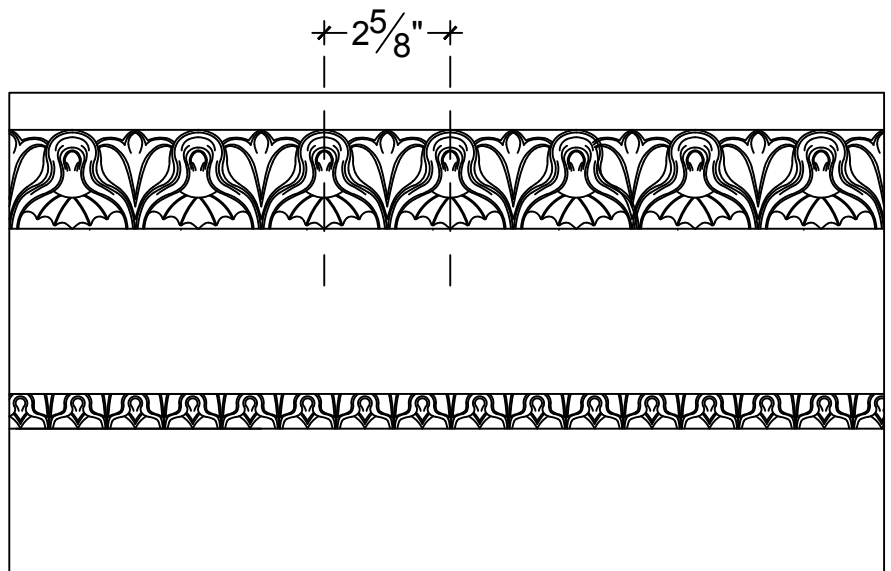

SCALE: 3" = 1'

SCALE: 3" = 1'

SCALE: 3" = 1'

67 Steuben Street
 Brooklyn, NY 11205
 P 718.534.7000
 F 718.534.7040
 www.decocraftusa.com

Design Copyright © Deco Craft USA Inc.2010.All rights reserved

NAME:

FRIEZE

ITEM#

DC510-477

MATERIAL:

PLASTER

HEIGHT:

10"

PROJECTION:

3"

FACE:

10 1/2"

REPEAT:

2 5/8"

LENGTH:

96"