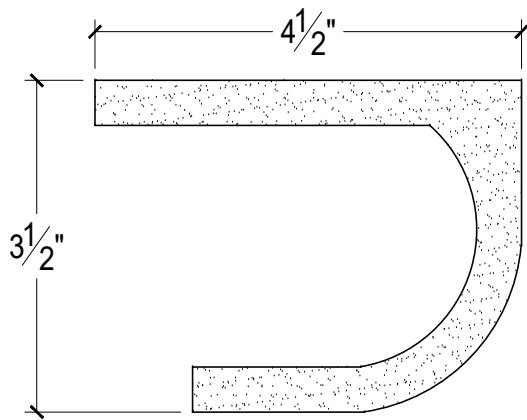

SCALE :2"=1'

SCALE :2"=1'

SCALE :2"=1'

ISOMETRIC

67 Steuben Street
 Brooklyn, NY 11205
 T: 718.534.7000
 F: 718.534.7040
 www.decocraftusa.com

Design Copyright © Decocraft USA Inc. 2010 All rights reserved

NAME:

COVE LIGHTING

ITEM#

DC503-587

MATERIAL:

PLASTER

HEIGHT:

3 1/2"

PROJECTION:

4 1/2"

FACE:

N/A

REPEAT:

N/A

LENGTH:

96"