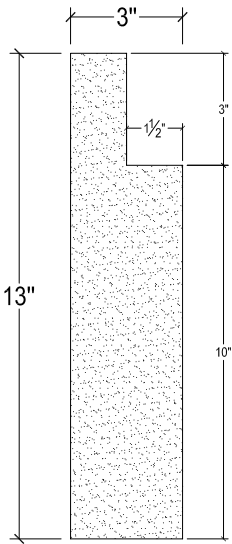

SCALE :4"=1'

SCALE :4"=1'

SCALE :4"=1'

ISOMETRIC

NAME:	<b>PANEL</b>	HEIGHT:	13"
ITEM#	<b>DC413-382</b>	PROJECTION:	3"
MATERIAL:	<b>PLASTER</b>	FACE:	13 5/8"
		REPEAT:	N/A
		LENGTH:	96"