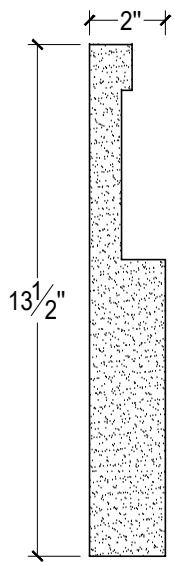

SCALE :4"=1'

SCALE :4"=1'

SCALE :4"=1'

ISOMETRIC

67 Steuben Street
Brooklyn, NY 11205
T: 718.534.7000
F: 718.534.7040
www.decocraftusa.com

Design Copyright © Decocraft USA Inc. 2010 All rights reserved

NAME:

PANEL

ITEM#

DC413-358

MATERIAL:

PLASTER

HEIGHT:

13 1/2"

PROJECTION:

2"

FACE:

13 5/8"

REPEAT:

N/A

LENGTH:

96"