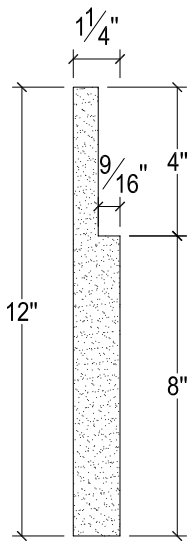

SCALE :4"=1'

SCALE :4"=1'

SCALE :4"=1'

ISOMETRIC

NAME:

PANEL

ITEM#

DC412-382C

MATERIAL:

PLASTER

HEIGHT:
12"

PROJECTION:
1 1/4"

FACE:
12"

REPEAT:
N/A

LENGTH:
96"