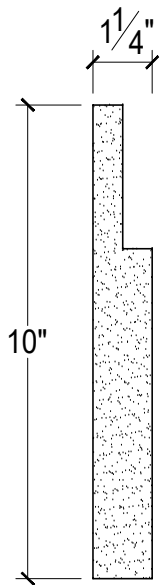

SCALE :3"=1'

SCALE :3"=1'

SCALE :3"=1'

ISOMETRIC

67 Steuben Street
 Brooklyn, NY 11205
 T: 718.534.7000
 F: 718.534.7040
 www.decocraftusa.com

Design Copyright © Decocraft USA Inc. 2010 All rights reserved

NAME:

PANEL

ITEM#

DC410-382

MATERIAL:

PLASTER

HEIGHT:
10"

PROJECTION:
1 1/4"

FACE:
10"

REPEAT:
N/A

LENGTH:
96"