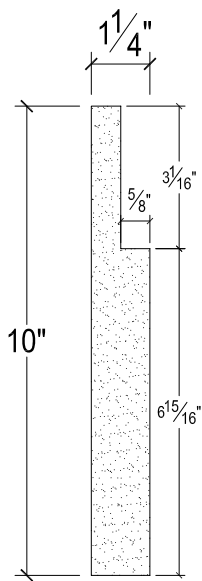

SCALE :3"=1'

SCALE :3"=1'

SCALE :3"=1'

ISOMETRIC

NAME:	PANEL	HEIGHT:	10"
ITEM#	DC410-382	PROJECTION:	1 1/4"
MATERIAL:	PLASTER	FACE:	10"
		REPEAT:	N/A
		LENGTH:	96"