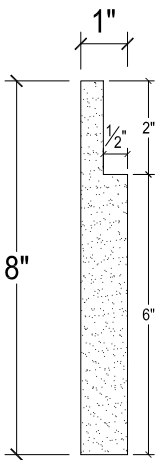

SCALE :3"=1'

SCALE :3"=1'

SCALE :3"=1'

ISOMETRIC

NAME:

PANEL

ITEM#

DC408-382

MATERIAL:

PLASTER

HEIGHT:

8"

PROJECTION:

1"

FACE:

8 1/8"

REPEAT:

N/A

LENGTH:

96"