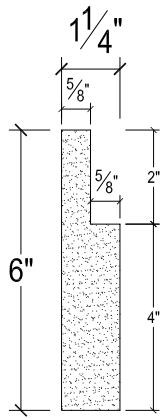

SCALE :3"=1'

SCALE :3"=1'

SCALE :3"=1'

ISOMETRIC

NAME:

PANEL

ITEM#

DC406-382C

MATERIAL:

PLASTER

HEIGHT:

6"

PROJECTION:

1 1/4"

FACE:

6 1/8"

REPEAT:

N/A

LENGTH:

96"